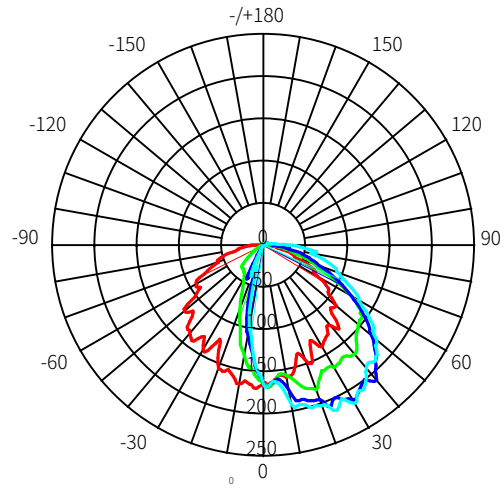

Electric Characteristic

Model NO	Input voltage	Color Temperature	Efficiency	Power		CRI	Light Efficiency	Working temperature	Certificate
				Input power	EBU power				
LSEW12W	120-277V/AC	5000K	100LM/W	12W	4W	>72	87D	-10°C+40°C	UL

AVERAGE BEAM ANGLE(50%): 86.4°

Test Number:LSEW12W	UNIT:CD
Lumens:1200LM	- C0/180,120.1
Test Number:12W	- C30/210,120.9
Test Number:5000K	- C60/240,111.3
	- C90/270,131.4

LSEW12W Empower

AVERAGE BEAM ANGLE(50%): 86.4°