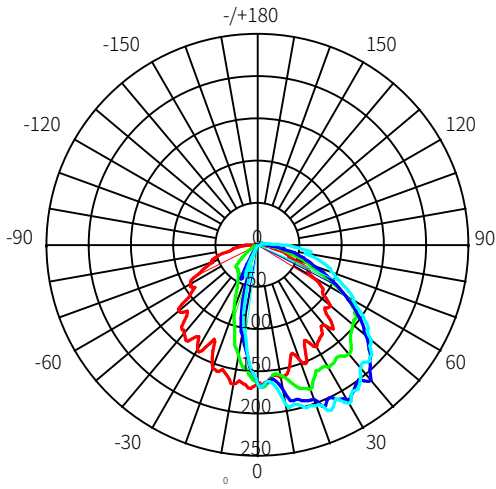

Electric Characteristic

Model NO	Input voltage	Color Temperature	Efficiency	Power		CRI	Light Efficiency	Working temperature	Certificate
				Input power	EBU power				
LSEW12W	120-277V/AC	5000K	100LM/W	12W	4W	>72	87D	-10°C+40°C	UL

AVERAGE BEAM ANGLE(50%): 86.4°

Test Number:LSEW12W	UNIT:CD
Lumens:1200LM	- C0/180,120.1
Test Number:12W	- C30/210,120.9
Test Number:5000K	- C60/240,111.3
	- C90/270,131.4

LSEW12W Empower

AVERAGE BEAM ANGLE(50%): 86.4°