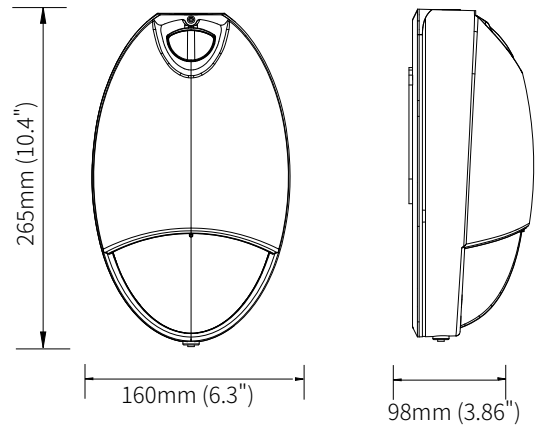

PRODUCT ORDERING GUIDE

LS 1	EW 2	12W 3
LS	- EW	12W

LS LEDSION

EW Emergency Wall Pack

12W Power 12W

DIMENSION

DIMENSION

LSEW12W Input Power

AVERAGE BEAM ANGLE(50%): 86.4°

Test Number:LSEW12W	UNIT:CD
Lumens:1200LM	- C0/180,120.1
Test Number:12W	- C30/210,120.9
Test Number:5000K	- C60/240,111.3
	- C90/270,131.4

LSEW12W Empower

AVERAGE BEAM ANGLE(50%): 86.4°